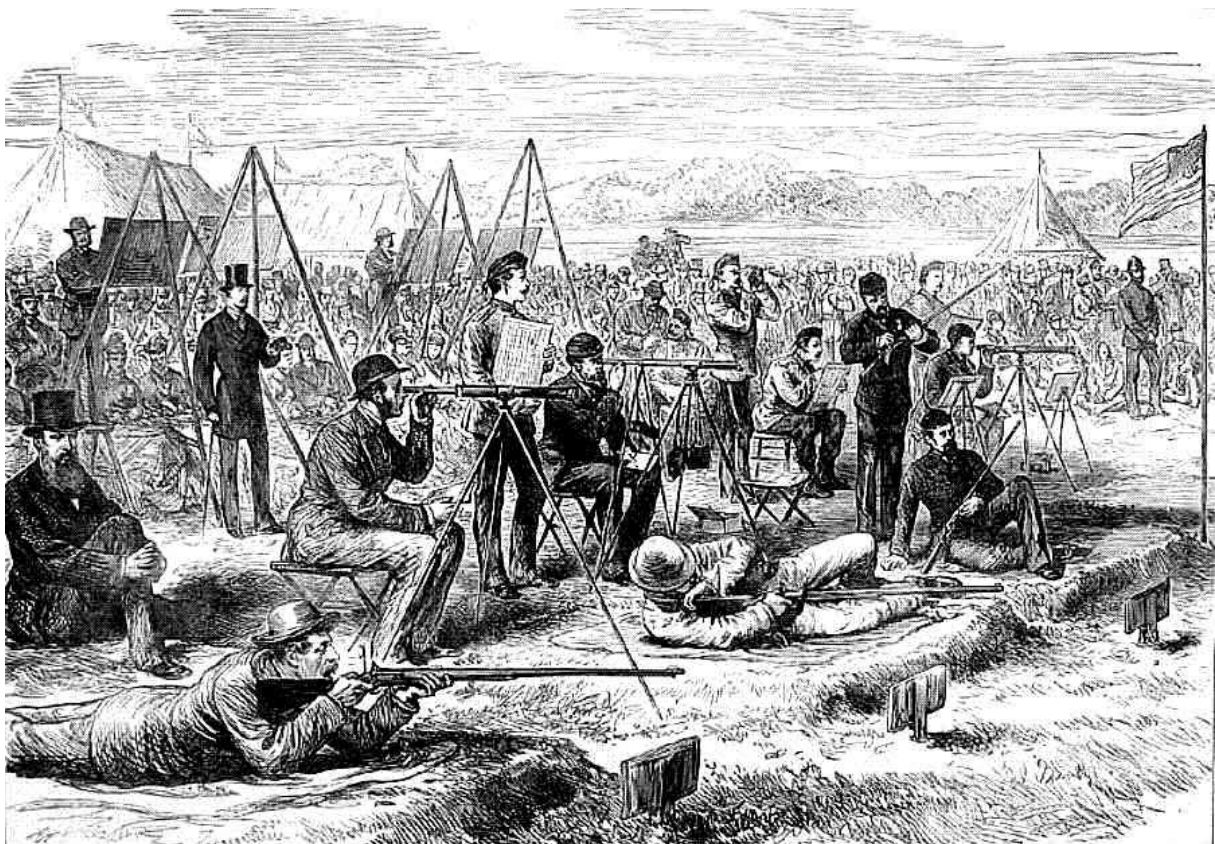

**2-nd Open Historical
Super Long Range
Double Championship**

Original Distance & Target !

24 -28.08.2016

“Casull Mesko Long Range”

Skarżysko Kamienna, Poland

**Klub Sportowy
Świt Starachowice**

Creedmoor Match Poland

The Target Used for the 1874 Creedmoor Match

The target frame (in red) was 12' wide by 6' high.
The "Bullseye" (4) was 3' x 3' square.
The "Centre" (3) was 6' x 6' square.
Each "Outer" (2) was 3' wide x 6' high.